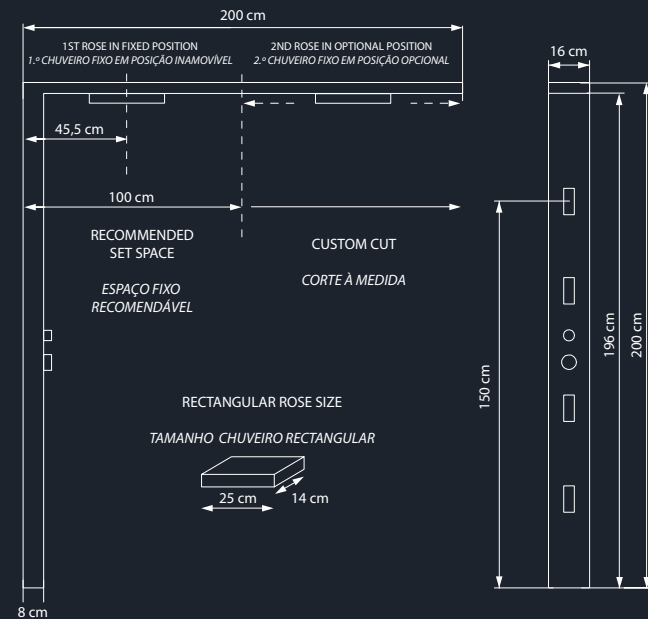

Pack Basic: coluna newSpirit com um chuveiro fixo + base Bliss

Pack Regular: pack Basic + conjunto de três resguardos

Pack Luxe: pack Regular + extras (cromoterapia, prateleira Solid, rádio FM)

*O corte da base deslocará a válvula alguns centímetros na direcção da parede de instalação da coluna.

Prices / Tarifa

newSpirit White 200	200 x 200	895,00 €
newSpirit Silver 200	200 x 200	995,00 €
Sccond rose / Segundo chuveiro fixo		250,00 €
Chromatherapy unit / Cromoterapia		495,00 €
"Solid" shelf unit / Prateleira Solid		115,00 €
FM Radio / FM Rádio		350,00 €
Bliss 170 a 100 x 90	Plato/Prato 170x90 (91,5)	885,00 €
Bliss 170 a 100 x 75	Plato/Prato 170x75 (76,5)	815,00 €
Custom-made fixed lateral shower screen D/I 110 a 90 Resguardo lateral fixo à medida D/I 110 a 90	200 x 110	630,00 €
Custom-made fixed lateral shower screen D/I 90 a 55 Resguardo lateral fixo à medida D/I 90 a 55	200 x 88,6	480,00 €
Semi-fixed shower screen Resguardo semi-fixo	200 x 38,6	380,00 €
Front fixed shower screen 90 D/I Resguardo frontal fixo 90 D/I	200 x 88,6	405,00 €
Front fixed shower screen 75 D/I Resguardo frontal fixo 90 D/I	200 x 73,6	370,00 €
Packs		
Basic		+ 10% dto
Regular		+ 12% dto
Luxe		+ 15% dto

Measurements / Medidas

Bañacril

newSpirit

Bañacril

Leonardo Torres Quevedo 11 - 15 · Pol. Ind. Coll de la Manyà · 08403 Granollers (Barcelona-Spain)
Tels.: Nacional: 938 608 800 · Internacional: +34 938 608 808/809 - Fax: Nacional: 938 608 807 · Internacional: +34 938 608 810
E-mail: Nacional: comercialnacional@banacril.com · Internacional: export@banacril.com

www.banacril.com www.hportugal.pt